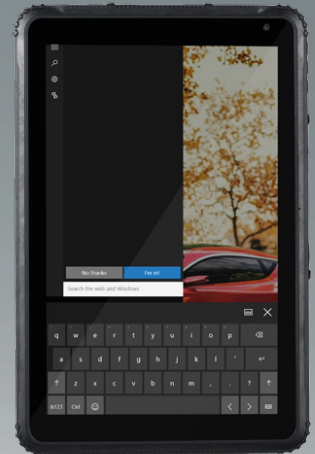

Rugged tablet E10CL

10", Windows 10

IP67, MIL-STD-810G
WCDMA / 4G LTE
Multi-touch capacitive touch panel / High sensitivity
Support SDHC/SDXC x1

Specifications

OS

- Windows 10

CPU

- Intel® Cherrytrail (Quad-core), Z8350

Memory

- 2GO DDR3 L
- Stockage: 32GO emmc ROM (64GO ou 128GO en option)

RF

- 320 nits tactile capacitive

Display

- WCDMA/4G LTE
- Wi-Fi 802.11 a/b/g/n
- Bluetooth V4.0
- GNSS (GPS/GLONASS)

- 2MP front camera
- 5MP rear camera
- NFC (option)

- 267 x 183 x 161 mm
- 699 g

Rugged Feature

- IP67
- MIL - STD-810G
- Shock and vibration
- Drop 1.2m

- Gyroscope
- E-compass
- G-sensor

Windows