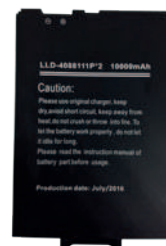

additional removable Battery
10000 mA 3,7V
AT-CAE1008